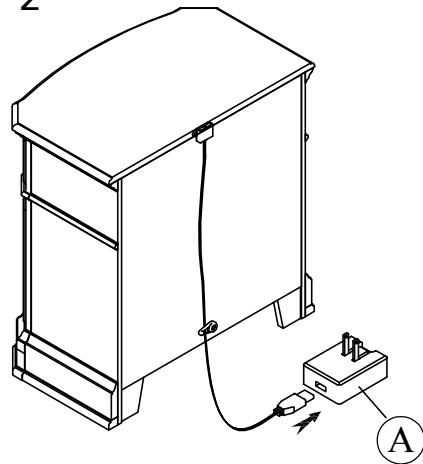

**44269**  
**3-Drawer Nightstand**

**Components and Hardware List**

<p>USB Adapter</p>  <p>Ⓐ 1 pc.</p>	<p>Furniture Tipping Restraint Kit</p>  <p>Ⓑ 1 set.</p>	<p>Screw Driver not included</p> 
---	--	--

**STEP 1**

Attention :  
- USB plug attached inside the drawer box  
- Plug it into the USB to use

**STEP 2**

**STEP 3**

Adjustable Leveler  
2Pcs

For product and personal safety, a Furniture Tipping Restraint kit has been included with this unit which can help to minimize the risk of the unit accidentally tipping forward, if used and properly installed per the kit manufacturer's instructions.